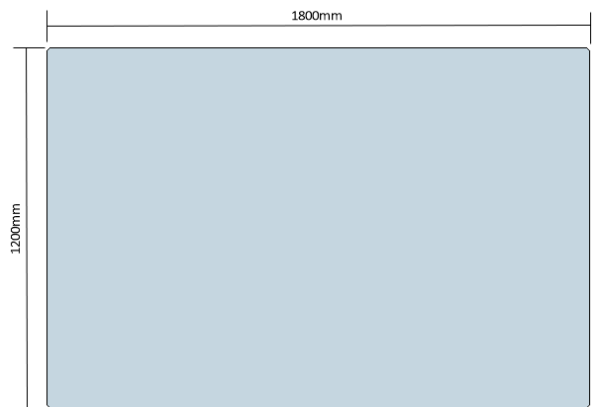

CHAIRMAT MEASUREMENTS

PVC CHAIRMATS:

CM1290PVC

Carpet PVC keyhole chairmat
900 x 1200mm

CM11413PVC

Carpet PVC keyhole
chairmat 1140 x 1350mm

CM1218PVC

Carpet PVC rectangle
chairmat 1200 x 1800mm

CM114135HARD

Hardfloor PVC keyhole
chairmat 1140 x 1350mm

Sizes stated are nominal and subject to change without notice. Drawings are not to scale

POLYCARBONATE CHAIRMATS:

CM1290CAR

Polycarbonate rectangle Chairmat
1220 x 915mm

CM1312CAR

Polycarbonate rectangle
Chairmat 1150 x 1350mm

RUBBER CHAIRMATS:

CM145114RUB

Rubber chairmat
1450 x 1140mm

*Sizes stated are nominal and subject to change
without notice. Drawings are not to scale*