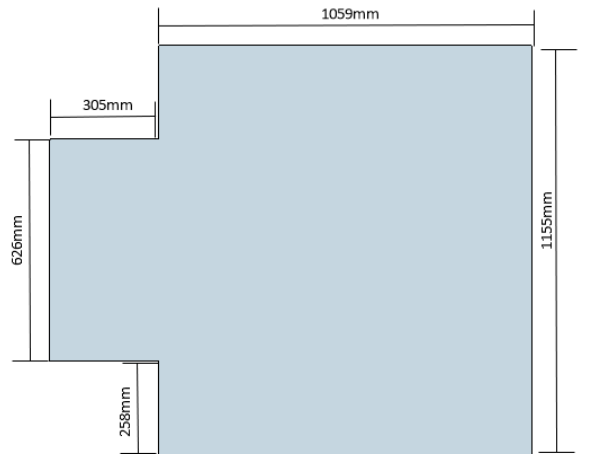

CHAIRMAT MEASUREMENTS

PVC CHAIRMATS:

CM1290PVC

Carpet PVC keyhole chairmat
900 x 1200mm

CM11413PVC

Carpet PVC keyhole
chairmat 1140 x 1350mm

CM1218PVC

Carpet PVC rectangle
chairmat 1200 x 1800mm

CM114135HARD

Hardfloor PVC keyhole
chairmat 1140 x 1350mm

Sizes stated are nominal and subject to change without notice. Drawings are not to scale

POLYCARBONATE CHAIRMATS:

CM1290CAR

Polycarbonate rectangle Chairmat
1220 x 915mm

CM1312CAR

Polycarbonate rectangle
Chairmat 1150 x 1350mm

RUBBER CHAIRMATS:

CM145114RUB

Rubber chairmat
1450 x 1140mm

*Sizes stated are nominal and subject to change
without notice. Drawings are not to scale*