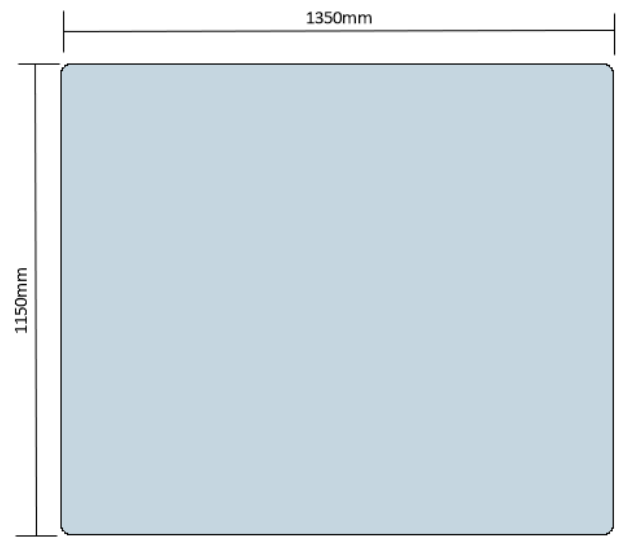

CHAIRMAT MEASUREMENTS

PVC CHAIRMATS:

CM1290PVC

Carpet PVC keyhole chairmat
900 x 1200mm

CM11413PVC

Carpet PVC keyhole
chairmat 1140 x 1350mm

CM1218PVC

Carpet PVC rectangle
chairmat 1200 x 1800mm

CM114135HARD

Hardfloor PVC keyhole
chairmat 1140 x 1350mm

Sizes stated are nominal and subject to change without notice. Drawings are not to scale

POLYCARBONATE CHAIRMATS:

CM1290CAR

Polycarbonate rectangle Chairmat
1220 x 915mm

CM1312CAR

Polycarbonate rectangle
Chairmat 1150 x 1350mm

RUBBER CHAIRMATS:

CM145114RUB

Rubber chairmat
1450 x 1140mm

*Sizes stated are nominal and subject to change
without notice. Drawings are not to scale*