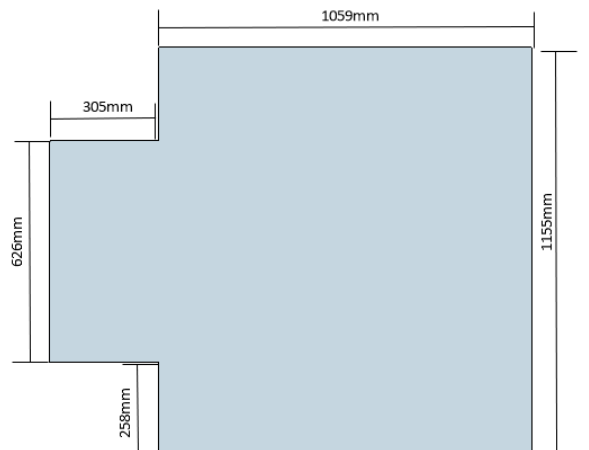

CHAIRMAT MEASUREMENTS

PVC CHAIRMATS:

CM1290PVC

Carpet PVC keyhole chairmat
900 x 1200mm

CM11413PVC

Carpet PVC keyhole
chairmat 1140 x 1350mm

CM1218PVC

Carpet PVC rectangle
chairmat 1200 x 1800mm

CM114135HARD

Hardfloor PVC keyhole
chairmat 1140 x 1350mm

Sizes stated are nominal and subject to change without notice. Drawings are not to scale

POLYCARBONATE CHAIRMATS:

CM1290CAR

Polycarbonate rectangle Chairmat
1220 x 915mm

CM1312CAR

Polycarbonate rectangle
Chairmat 1150 x 1350mm

RUBBER CHAIRMATS:

CM145114RUB

Rubber chairmat
1450 x 1140mm

*Sizes stated are nominal and subject to change
without notice. Drawings are not to scale*