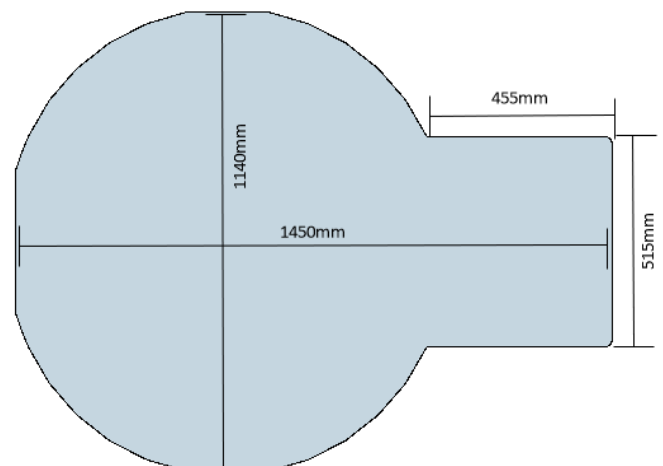

CHAIRMAT MEASUREMENTS

PVC CHAIRMATS:

CM1290PVC

Carpet PVC keyhole chairmat
900 x 1200mm

CM11413PVC

Carpet PVC keyhole
chairmat 1140 x 1350mm

CM1218PVC

Carpet PVC rectangle
chairmat 1200 x 1800mm

CM114135HARD

Hardfloor PVC keyhole
chairmat 1140 x 1350mm

Sizes stated are nominal and subject to change without notice. Drawings are not to scale

POLYCARBONATE CHAIRMATS:

CM1290CAR

Polycarbonate rectangle Chairmat
1220 x 915mm

CM1312CAR

Polycarbonate rectangle
Chairmat 1150 x 1350mm

RUBBER CHAIRMATS:

CM145114RUB

Rubber chairmat
1450 x 1140mm

*Sizes stated are nominal and subject to change
without notice. Drawings are not to scale*