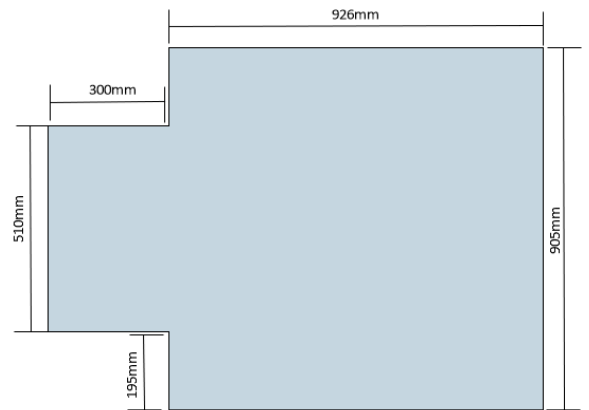

CHAIRMAT MEASUREMENTS

PVC CHAIRMATS:

CM1290PVC

Carpet PVC keyhole chairmat
900 x 1200mm

CM11413PVC

Carpet PVC keyhole
chairmat 1140 x 1350mm

CM1218PVC

Carpet PVC rectangle
chairmat 1200 x 1800mm

CM114135HARD

Hardfloor PVC keyhole
chairmat 1140 x 1350mm

Sizes stated are nominal and subject to change without notice. Drawings are not to scale

POLYCARBONATE CHAIRMATS:

CM1290CAR

Polycarbonate rectangle Chairmat
1220 x 915mm

CM1312CAR

Polycarbonate rectangle
Chairmat 1150 x 1350mm

RUBBER CHAIRMATS:

CM145114RUB

Rubber chairmat
1450 x 1140mm

*Sizes stated are nominal and subject to change
without notice. Drawings are not to scale*