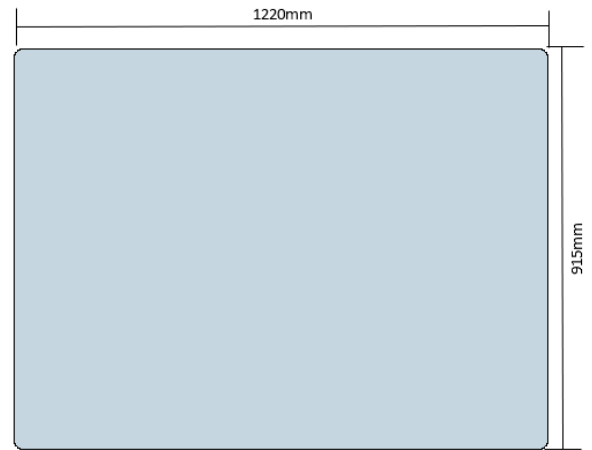

CHAIRMAT MEASUREMENTS

PVC CHAIRMATS:

CM1290PVC

Carpet PVC keyhole chairmat
900 x 1200mm

CM11413PVC

Carpet PVC keyhole
chairmat 1140 x 1350mm

CM1218PVC

Carpet PVC rectangle
chairmat 1200 x 1800mm

CM114135HARD

Hardfloor PVC keyhole
chairmat 1140 x 1350mm

Sizes stated are nominal and subject to change without notice. Drawings are not to scale

POLYCARBONATE CHAIRMATS:

CM1290CAR

Polycarbonate rectangle Chairmat
1220 x 915mm

CM1312CAR

Polycarbonate rectangle
Chairmat 1150 x 1350mm

RUBBER CHAIRMATS:

CM145114RUB

Rubber chairmat
1450 x 1140mm

*Sizes stated are nominal and subject to change
without notice. Drawings are not to scale*