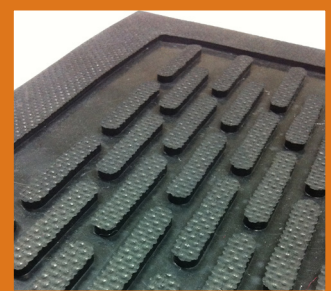

PLEASE WASH YOUR HANDS

**PLEASE
WASH
YOUR
HANDS**

KSP171

**PLEASE
WASH
YOUR
HANDS**

KSP172

Hygiene Message Mats | Kleen-Scrape

Convey the message as they work through the door. Hygiene message mats are designed to stop the spread of disease through simple hygiene messages such as "Wash Your Hands". Made of anti-slip, crush-proof rubber, Kleen-Scrape message mats can be cleaned with a pressure cleaner. Can be custom designed.

- Anti-slip rubber
- Easy to clean with pressure cleaner
- Slip resistant
- Containment border to trap moisture
- Suitable for carpet or hard floors
- Crush-proof rubber with face cleats
- Custom design available

Standard Size: 860 x 140mm Thickness: 5mm

- Kleen-Scrape Hygiene Message Mats is fully guaranteed against failure due to manufacturing defects for 2 years, subject to correct maintenance and installation.