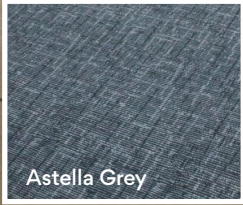

CoverZONE

Astella Blue

Astella Grey

Astella Khaki

# PET Carpet on Rubber Chair Mat

The Decorative PET Carpet on Rubber Chair Mat combines the style of an accent rug with the durability of a chair mat, providing premium floor protection with a touch of comfort. Its firm, stain-resistant PET surface ensures smooth chair movement, while the skid-resistant rubber backing offers anti-fatigue cushioning to reduce strain during extended use. Available in blue, grey, and khaki, it adds style to any office while protecting floors from wear and damage.